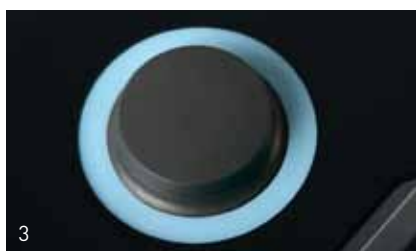

SEBO AIRBELT D: EVERYTHING YOU NEED IN A GOOD VACUUM CLEANER, AND MORE.

The SEBO AIRBELT D is a better vacuum cleaner. Designed in collaboration with Achim Heine, Professor of product design and member of the German Design Council, this innovative new vacuum emanates form and function in perfect balance. For example the circular front, with its patented airbelt bumper, is ideal for negotiating obstacles and allows a large capacity 6l bag. An extra long 12m cable contributes to an incredible 15.5m cleaning range. To give maximum performance the air path has been optimised and a cone shaped hose has been used, which improves suction. The new Turbofan motor uses the latest turbine technology to give superlative cleaning power: Power that is easy to use with the ergonomic handle grip and easy to control with step-less variable suction adjustment.

The SEBO AIRBELT D is a quality product, built to be reliable and durable. It offers long life and cost effective use along with the highest levels of filtration, functionality and performance.

1. 1 **15.5m cleaning range**
   Extra range, extra convenience
2. > Reduces cleaning time by not having to keep changing sockets
   - > The 12m cable rewinds at the press of a button

1. 2 **6l bag capacity**
   Extra long life bags
2. > Economical
   - > Hygienic
   - > Easy to change

1. 3 **i-Power**
   Integrated power control
2. > On/off and variable power in one easy to use control
   - > Power adjustment is continuous, rather than stepped, so you can choose exactly the power level you need to clean your upholstery, rugs and curtains
   - > LED indicator