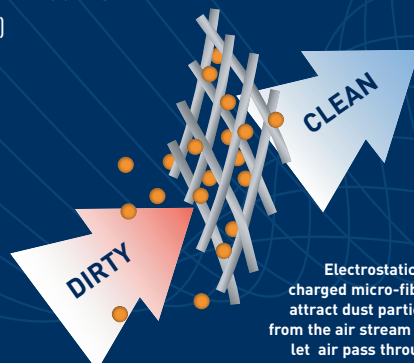

The SEBO K machines feature a Triple Microfilter System:

The Ultra-Bag

The first and most important Microfilter is the SEBO Ultra-Bag (a). Unlike traditional 'paper' bags the Ultra-Bag uses electrostatically charged micro-fibres which attract dust particles from the air stream and bond onto them (see diagram). Using this electrostatic principal enables a relatively open texture to the bag material – which lets air flow through easily, yet traps virtually all dust particles. Hence the Ultra-Bag gives excellent filtration and excellent suction. It will also hold more dirt than many bags which are bigger, 'on paper'. We believe a bag is the ideal way to remove collected dust from a vacuum cleaner.

Pre-motor Microfilter

An electrostatic Pre-motor Microfilter (b) protects the motor, as well as eliminating microscopic dust particles. On the K1 Pet, K3 Premium and the K3 Vulcano a higher specification filter is fitted which brings the overall filtration to the S-CLASS standard. This filter will also fit the K1 and K1 Komfort.

Exhaust Microfilter

The electrostatic Exhaust Microfilter (c) prevents the emission of carbon dust – which is generated by electric motors – ensuring that the air emitted by the vacuum cleaner is cleaner than the room air.

Electrostatically charged micro-fibres attract dust particles from the air stream and let air pass through.

* To achieve S-Class certification the filtration level of the vacuum cleaner has to be better than 99.97% at 0.3 micron