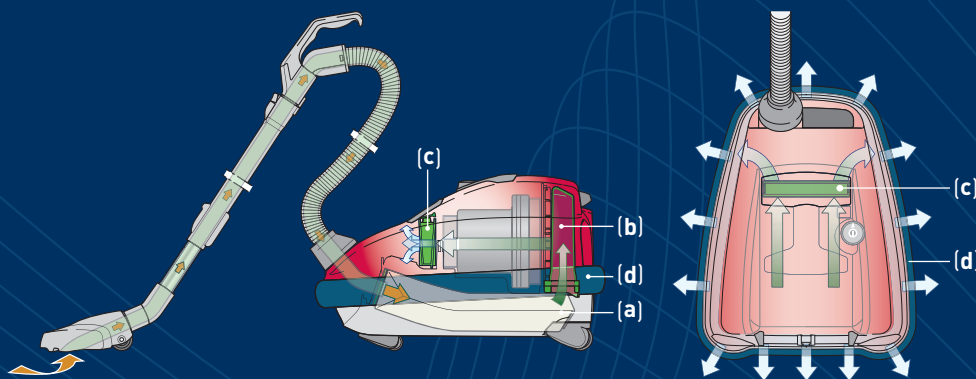

Electrostatically charged micro-fibres attract dust particles from the air stream and let air pass through.

* To achieve S-Class certification the filtration level of the vacuum cleaner has to be better than 99.97% at 0.3 micron