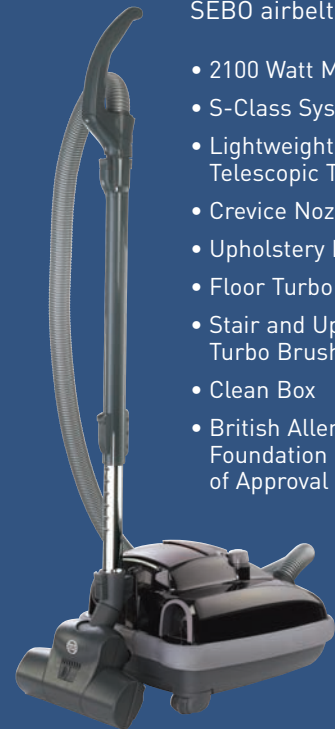

SEBO airbelt K1 Pet

- 2100 Watt Motor
- S-Class System
- Lightweight Telescopic Tube
- Crevice Nozzle
- Upholstery Nozzle
- Floor Turbo Brush
- Stair and Upholstery Turbo Brush
- Clean Box
- British Allergy Foundation Seal of Approval