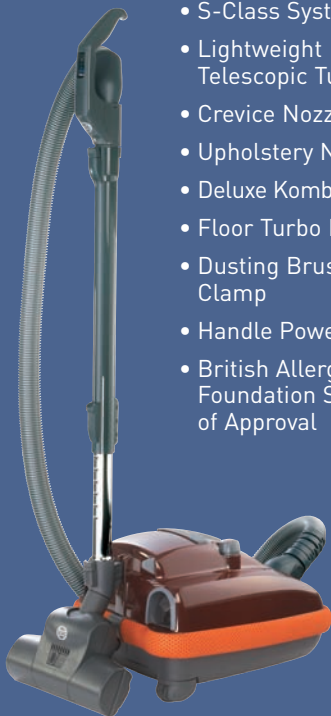

SEBO airbelt K3 Vulcano

- 2100 Watt Motor
- S-Class System
- Lightweight Telescopic Tube
- Crevice Nozzle
- Upholstery Nozzle
- Deluxe Kombi Head
- Floor Turbo Brush
- Dusting Brush & Clamp
- Handle Power Control
- British Allergy Foundation Seal of Approval