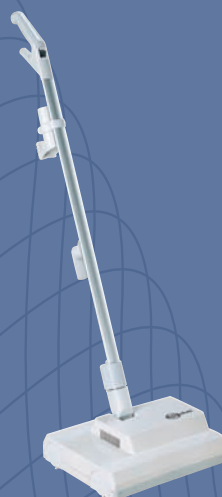

The DUO dry carpet-cleaning system

For effective spot, carpet and upholstery cleaning – without water.